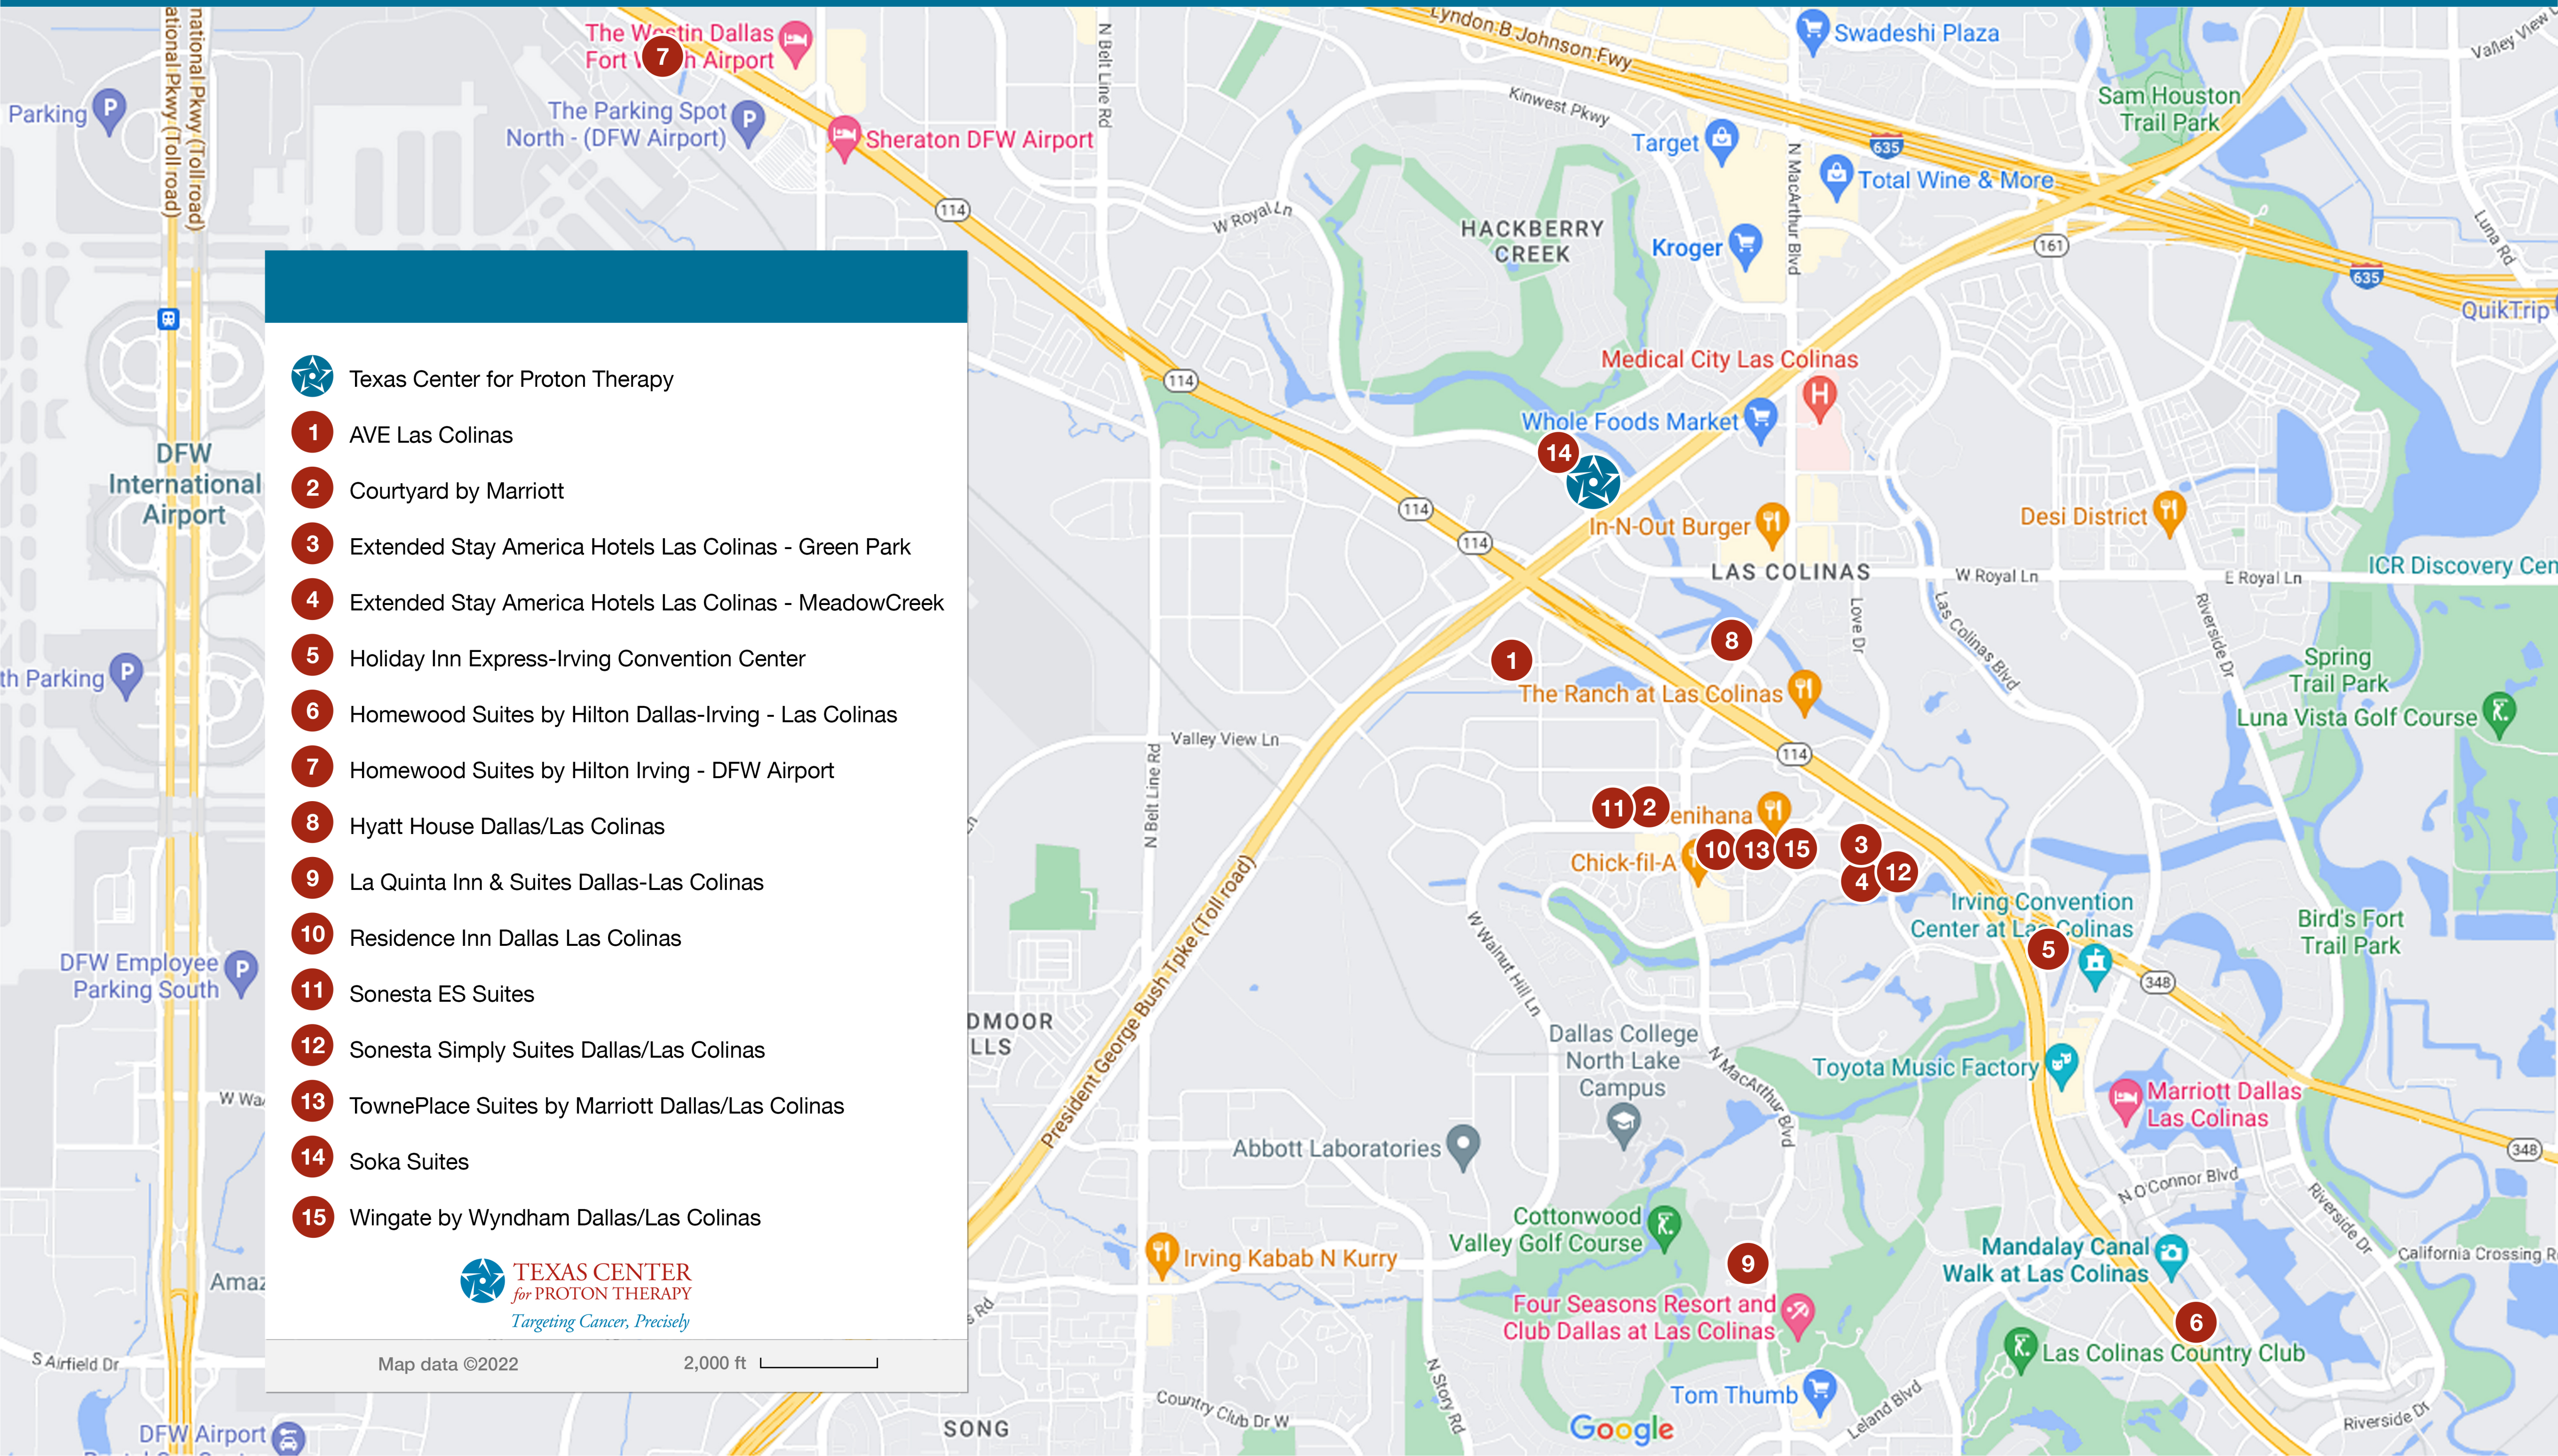

A Place to Stay - Area Hotel Map

-  Texas Center for Proton Therapy
-  1 AVE Las Colinas
-  2 Courtyard by Marriott
-  3 Extended Stay America Hotels Las Colinas - Green Park
-  4 Extended Stay America Hotels Las Colinas - MeadowCreek
-  5 Holiday Inn Express-Irving Convention Center
-  6 Homewood Suites by Hilton Dallas-Irving - Las Colinas
-  7 Homewood Suites by Hilton Irving - DFW Airport
-  8 Hyatt House Dallas/Las Colinas
-  9 La Quinta Inn & Suites Dallas-Las Colinas
-  10 Residence Inn Dallas Las Colinas
-  11 Sonesta ES Suites
-  12 Sonesta Simply Suites Dallas/Las Colinas
-  13 TownePlace Suites by Marriott Dallas/Las Colinas
-  14 Soka Suites
-  15 Wingate by Wyndham Dallas/Las Colinas

 **TEXAS CENTER**
for PROTON THERAPY
Targeting Cancer, Precisely

Map data ©2022 2,000 ft