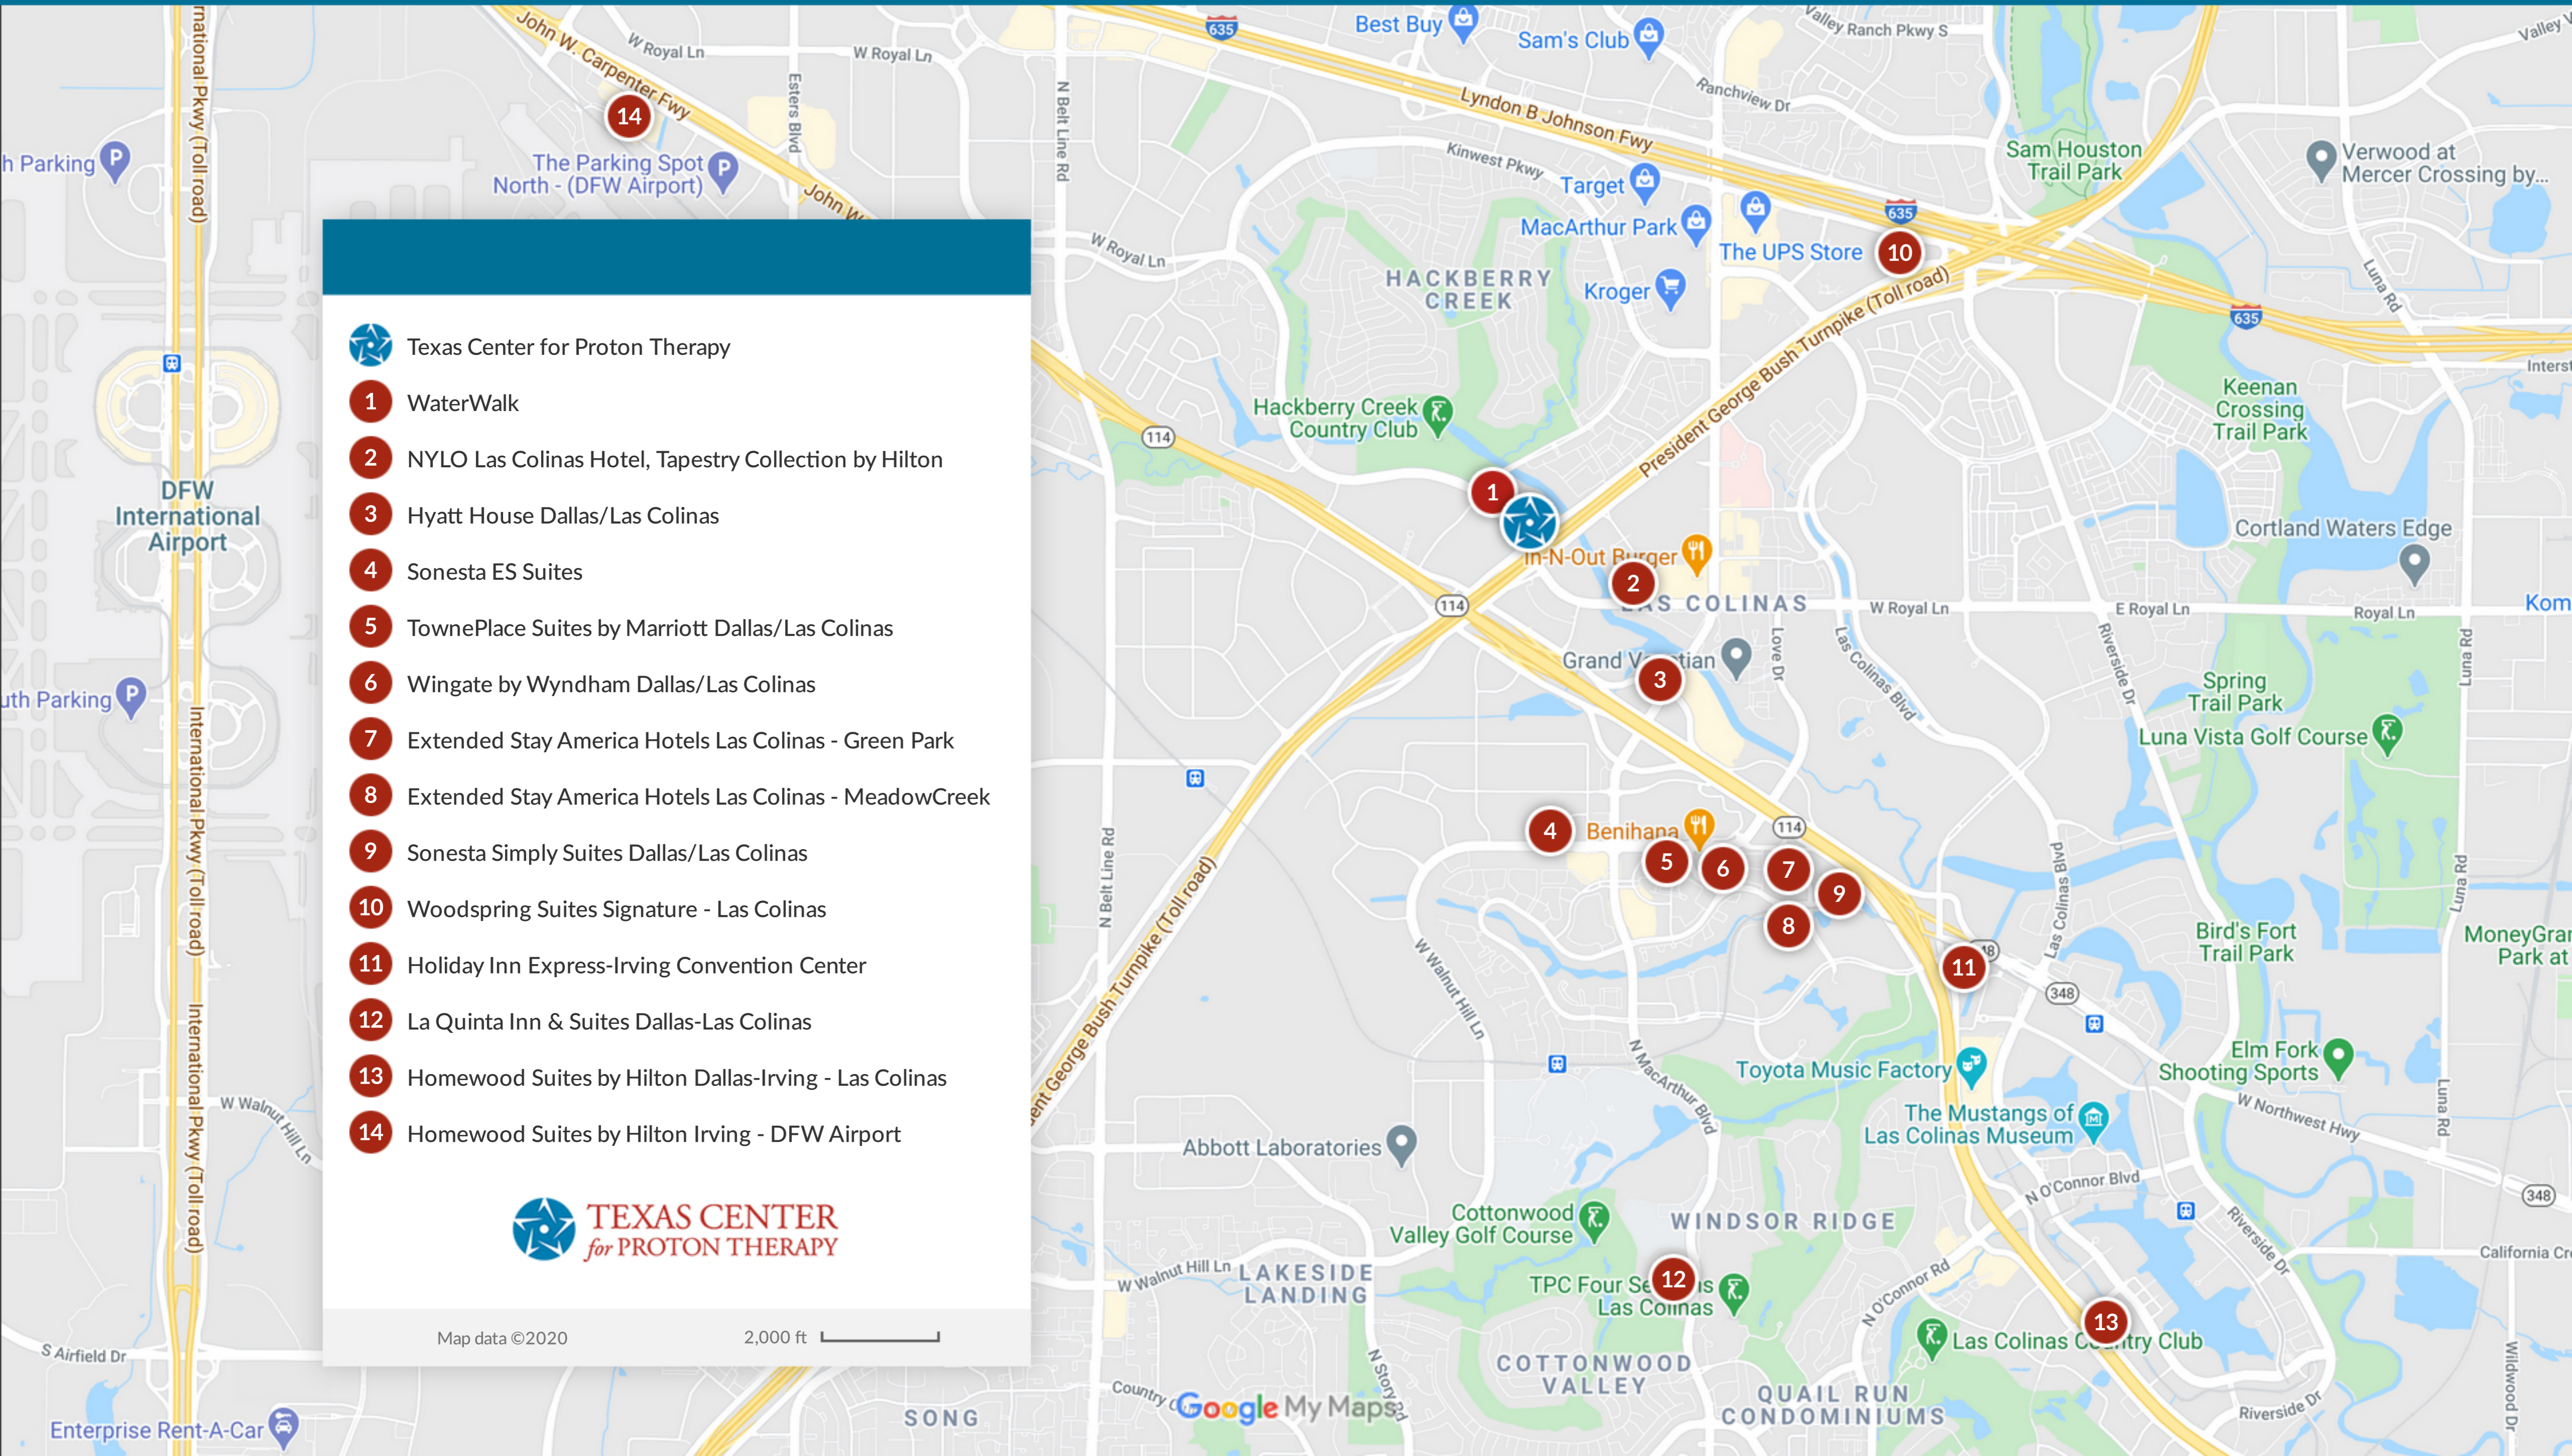

A Place to Stay - Area Hotel Map

-  Texas Center for Proton Therapy
-  1 WaterWalk
-  2 NYLO Las Colinas Hotel, Tapestry Collection by Hilton
-  3 Hyatt House Dallas/Las Colinas
-  4 Sonesta ES Suites
-  5 TownePlace Suites by Marriott Dallas/Las Colinas
-  6 Wingate by Wyndham Dallas/Las Colinas
-  7 Extended Stay America Hotels Las Colinas - Green Park
-  8 Extended Stay America Hotels Las Colinas - MeadowCreek
-  9 Sonesta Simply Suites Dallas/Las Colinas
-  10 Woodspring Suites Signature - Las Colinas
-  11 Holiday Inn Express-Irving Convention Center
-  12 La Quinta Inn & Suites Dallas-Las Colinas
-  13 Homewood Suites by Hilton Dallas-Irving - Las Colinas
-  14 Homewood Suites by Hilton Irving - DFW Airport

 **TEXAS CENTER**
for PROTON THERAPY

Map data ©2020 2,000 ft